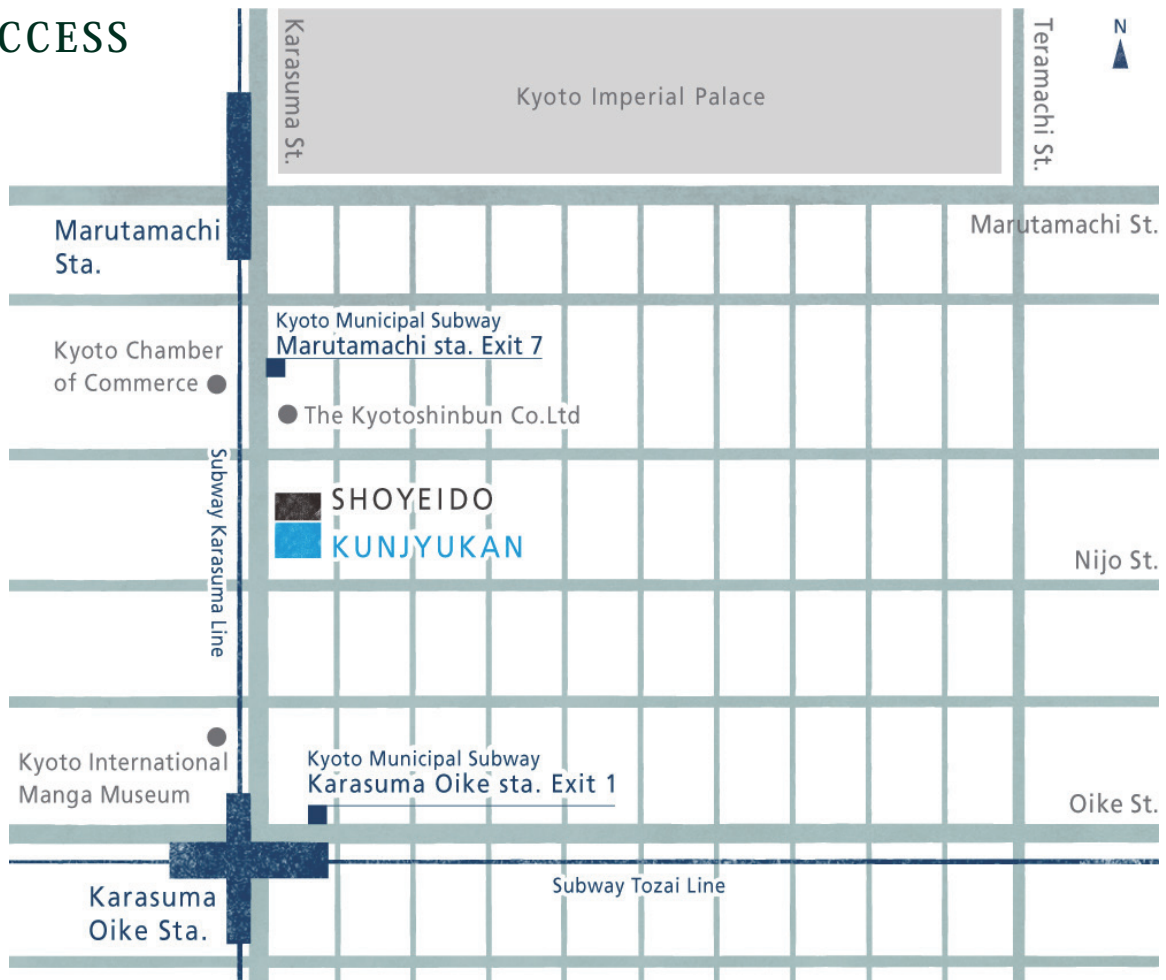

# 香老鋪 松榮堂

SHOYEIDO INCENSE CO.

## KYOTO MAIN STORE

Karasuma Nijo, Nakagyoku, Kyoto 604-0857  
Tel: 075-212-5590

Opening hour: 9am - 6pm  
Open Year round (Except New Year's Day)

## ACCESS

 3-minute walk from Subway Karasuma Line,  
Marutamachi Sta. Exit 7

 5-minute walk from Subway Karasuma Line,  
Tozai Line Karasuma Oike Sta. Exit 1

Limited Parking is available